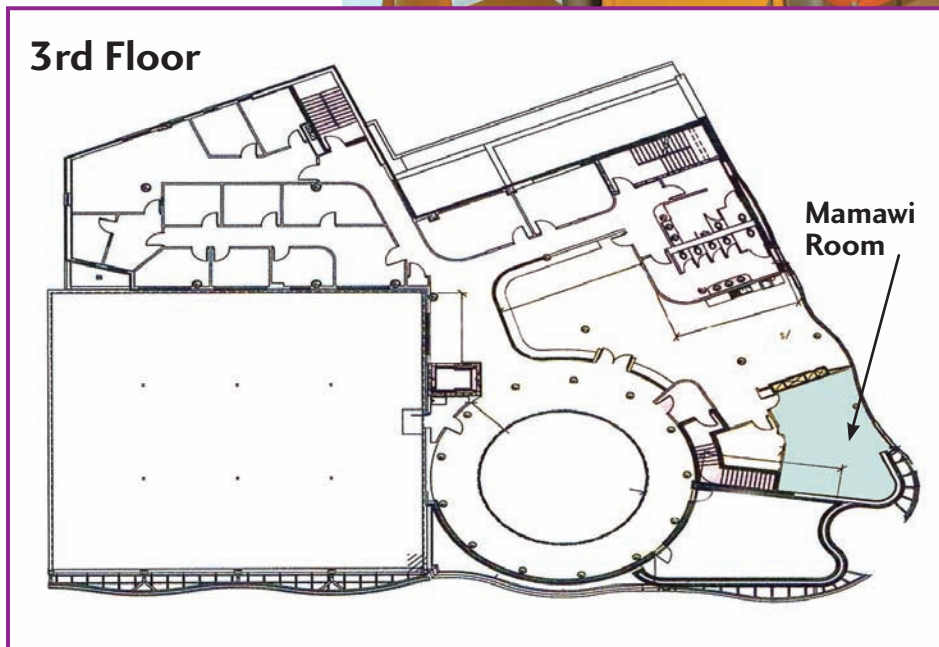

Mamawi Room

Uses	Great for meetings
Capacity	25 classroom, 20 conference, 40 banquet, 45 reception, 45 theatre, 20 u-shape, 20 hollow square
Room Features	52 m ² , floor to ceiling windows, licensed
Rental Fee	\$500 full day/evening or \$330 half day