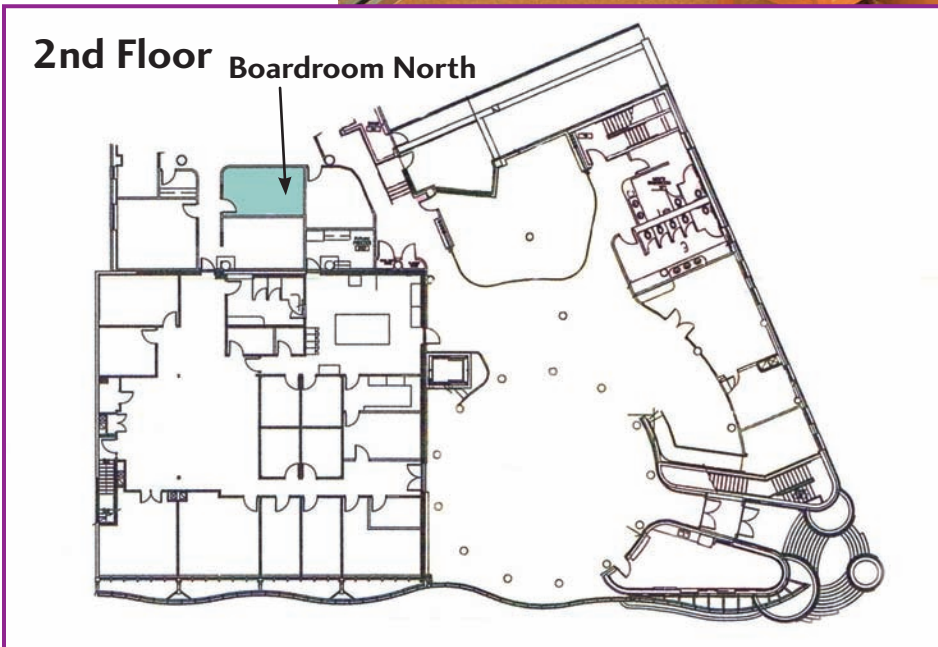

Boardroom North

Uses	Perfect for small meetings
Capacity	10 conference
Room Features	17 m ² , glass walls on north and east side of room, large screen television, teleconferencing capabilities
Rental Fee	\$350 full day/evening or \$230 half day