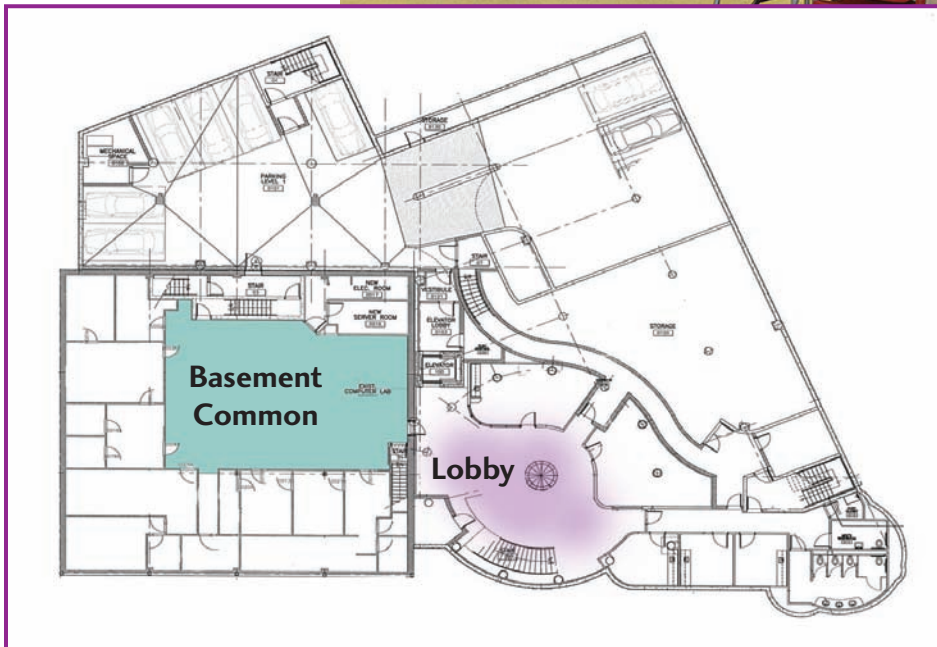

# Basement Common

<b>Uses</b>	Great for informal meetings, active workshops
<b>Capacity</b>	40 classroom, 40 conference, 65 banquet, 85 theatre, 85 reception, 25 u-shape, 35 hollow square
<b>Room Features</b>	82 m <sup>2</sup>
<b>Rental Fee</b>	\$275 full day/evening or \$185 half day